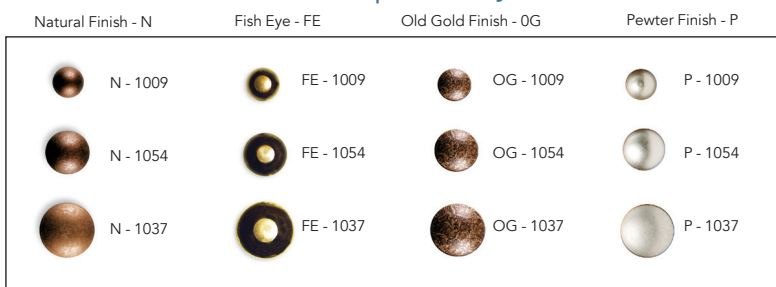

Decorative Upholstery Nails