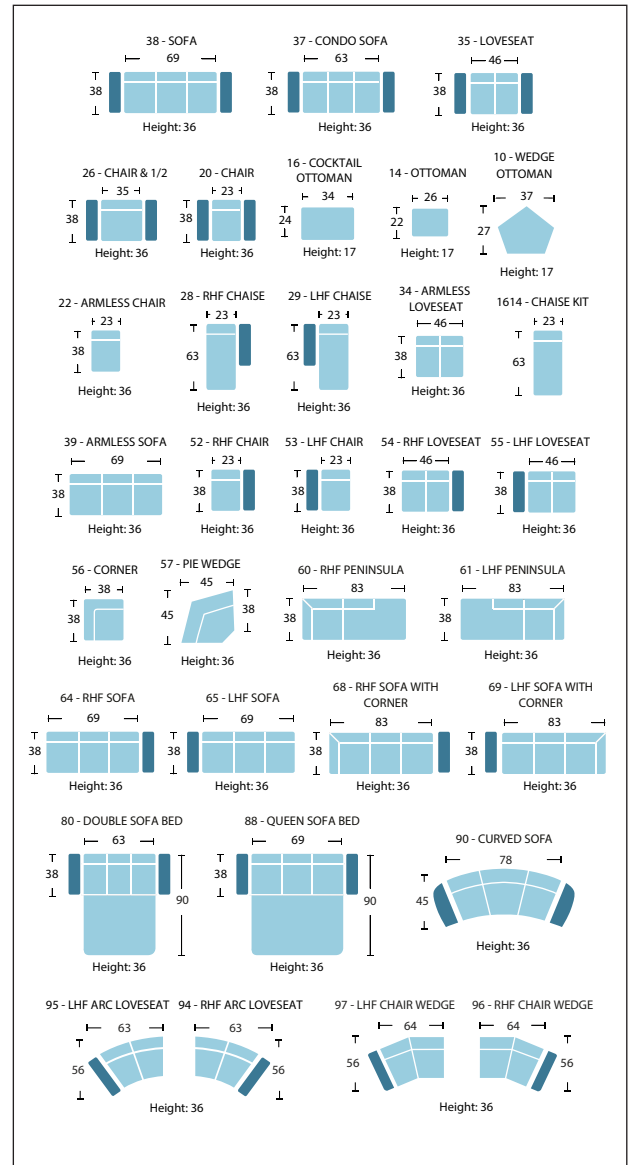

Custom Configuration