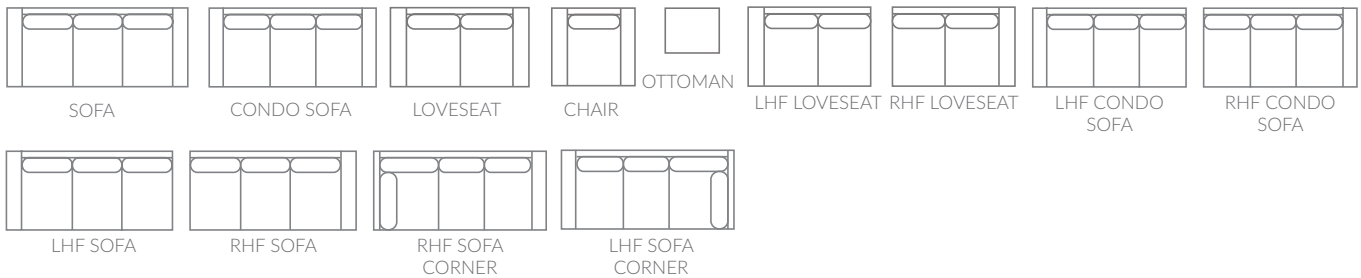

Sampson

A curved welted detail wraps this slender track arm, on a small scale, loose-pillow back frame. Eco-friendly construction. Certified sustainable, kiln-dried wood frame. Feather wrapped MicroGel soy-based polyfoam. Web and coil spring system. Benchmade in Canada. Available in fabric or leather.

Full Collection

As an inherent quality of a hand-crafted product, all dimensions are approximate

item	sku	dimensions					
sofa	1296-38	L85"	D34"	H35"	AH24"	SH18"	SD20"
condo sofa	1296-37	L76"	D34"	H35"	AH24"	SH18"	SD20"
loveseat	1296-35	L53"	D34"	H35"	AH24"	SH18"	SD20"
chair	296-20	L30"	D34"	H35"	AH24"	SH18"	SD20"
ottoman	296-14	L22"	D18"	H16"			
RHF loveseat	1296-54	L50"	D34"	H35"	AH24"	SH18"	SD20"
LHF loveseat	1296-55	L50"	D34"	H35"	AH24"	SH18"	SD20"

item	sku	dimensions					
LHF condo sofa	1296-31	L73"	D34"	H35"	AH24"	SH18"	SD20"
RHF condo sofa	1296-32	L73"	D34"	H35"	AH24"	SH18"	SD20"
RHF sofa	1296-64	L82"	D34"	H35"	AH24"	SH18"	SD20"
LHF sofa	1296-65	L82"	D34"	H35"	AH24"	SH18"	SD20"
RHF sofa corner	1296-68	L84"	D34"	H35"	AH24"	SH18"	SD20"
LHF sofa corner	1296-69	L84"	D34"	H35"	AH24"	SH18"	SD20"