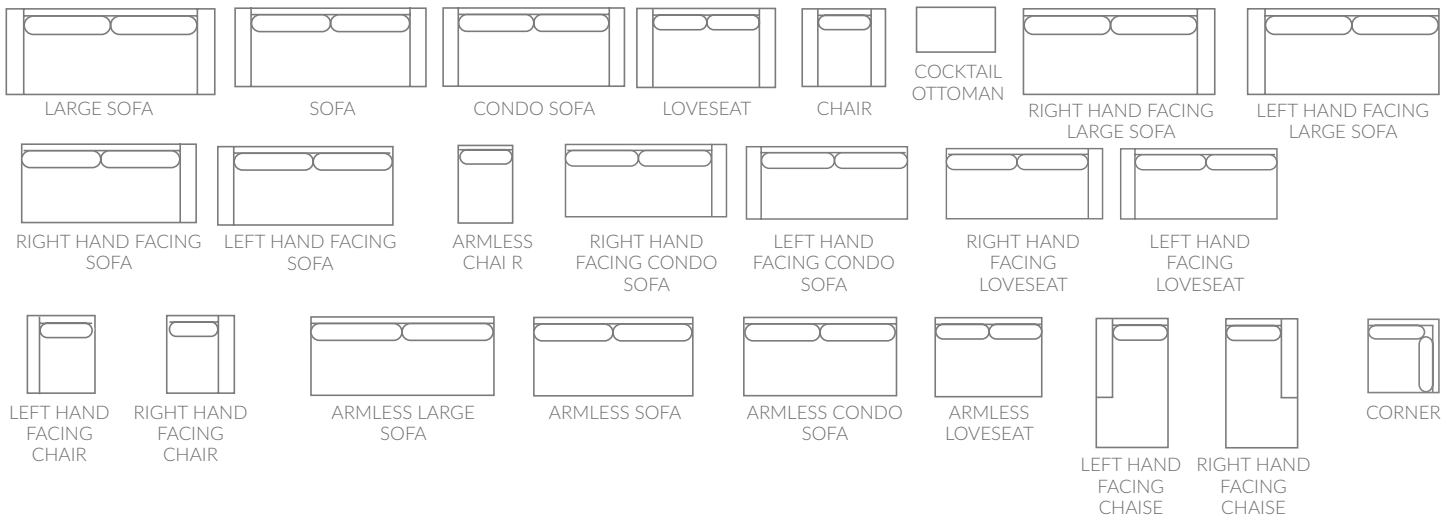

Roman

The sloped arm and bench seat pair for a simplistic and classic look. Eco-friendly construction. Certified sustainable, kiln-dried wood frame. Feather blend wrapped MicroGel soy-based polyfoam. Web and coil spring system. Benchmade in Canada. Available in fabric or leather.

Full Collection

As an inherent quality of a hand-crafted product, all dimensions are approximate

item	sku	dimensions					
large sofa	1058-40	L95"	D42"	H36"	AH24"	SH18"	SD24"
sofa	1058-38	L85"	D42"	H36"	AH24"	SH18"	SD24"
condo sofa	1058-37	L75"	D42"	H36"	AH24"	SH18"	SD24"
loveseat	1058-35	L67"	D42"	H36"	AH24"	SH18"	SD24"
chair	1058-20	L41"	D42"	H36"	AH24"	SH18"	SD24"
cocktail ottoman	1058-16	L35"	D25"	H18"			
armless chair	1058-22	L28"	D42"	H36"		SH18"	SD24"
rhf chaise	1058-28	L38"	D65"	H36"	AH24"	SH18"	SD47"
lhf chaise	1058-29	L38"	D65"	H36"	AH24"	SH18"	SD47"
lhf condo sofa	1058-31	L70"	D42"	H36"	AH24"	SH18"	SD24"
rhf condo sofa	1058-32	L70"	D42"	H36"	AH24"	SH18"	SD24"

item	sku	dimensions					
armless loveseat	1058-34	L56"	D42"	H36"		SH18"	SD24"
armless condo sofa	1058-36	L64"	D42"	H36"		SH18"	SD24"
armless sofa	1058-39	L74"	D42"	H36"		SH18"	SD24"
armless large sofa	1058-41	L84"	D42"	H36"		SH18"	SD24"
rhf large sofa	1058-42	L89"	D42"	H36"	AH24"	SH18"	SD24"
lhf large sofa	1058-43	L89"	D42"	H36"	AH24"	SH18"	SD24"
rhf chair	1058-52	L34"	D42"	H36"	AH24"	SH18"	SD24"
lhf chair	1058-53	L34"	D42"	H36"	AH24"	SH18"	SD24"
rhf loveseat	1058-54	L62"	D42"	H36"	AH24"	SH18"	SD24"
lhf loveseat	1058-55	L62"	D42"	H36"	AH24"	SH18"	SD24"
corner	1058-56	L42"	D42"	H36"		SH18"	SD24"
rhf sofa	1058-64	L80"	D42"	H36"	AH24"	SH18"	SD24"
lhf sofa	1058-65	L80"	D42"	H36"	AH24"	SH18"	SD24"