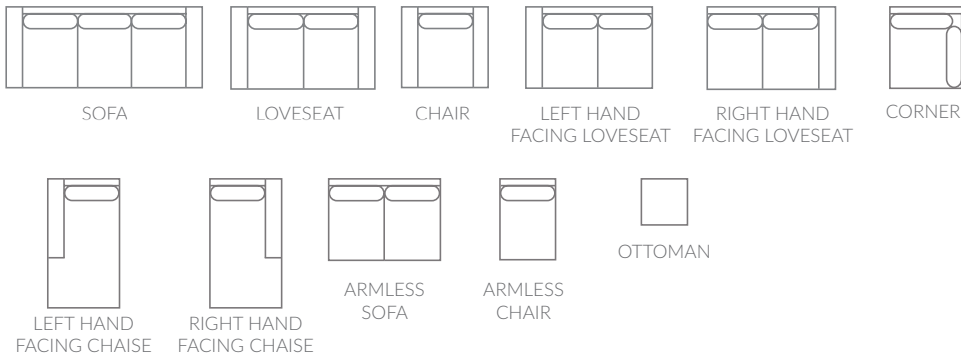

## Marcus

This cozy sectional can be configured to fit your lifestyle. Pleated slipcover adds a traditional look to a comfortable feel. Eco-friendly construction. Certified sustainable, kiln-dried wood frame. Feather blend wrapped MicroGel soy-based polyfoam. Web and coil spring system. Benchmade in Canada. Accent pillows not included.

## Full Collection

As an inherent quality of a hand-crafted product, all dimensions are approximate

item	sku	dimensions					
sofa	5843-38	L86"	D37"	H37"	AH26"	SH20"	SD22"
loveseat	5843-35	L63"	D37"	H37"	AH26"	SH20"	SD22"
chair	5843-20	L40"	D37"	H37"	AH26"	SH20"	SD22"
ottoman	5843-14	L28"	D23"	D23"			
armless chair	5843-22	L28"	D37"	H37"		SH20"	SD22"
rhf chaise	5843-28	L37"	D62"	H37"	AH26"	SH20"	SD46"

item	sku	dimensions					
lhf chaise	5843-29	L37"	D62"	H37"	AH26"	SH20"	SD46"
armless sofa	5843-39	L56"	D37"	H37"		SH20"	SD22"
rhf loveseat	5843-54	L65"	D37"	H37"	AH26"	SH20"	SD22"
lhf loveseat	5843-55	L65"	D37"	H37"	AH26"	SH20"	SD22"
corner	5843-56	L37"	D37"	H18"		SH20"	SD22"