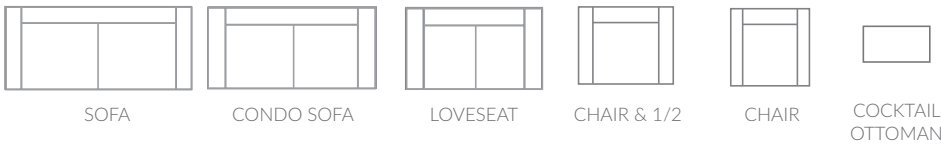

Kennedy

Curved barrel back seating adds warmth to your room. Remarkable tufting and lavish trim make for dramatic design. Eco-friendly construction. Certified sustainable, kiln-dried wood frame. Feather blend wrapped MicroGel soy-based polyfoam. Web and coil spring system. Benchmade in Canada. Available in fabric or leather.

Full Collection

As an inherent quality of a hand-crafted product, all dimensions are approximate

item	sku	dimensions					
sofa	1330-38	L94"	D39"	H31"	AH31"	SH20"	SD23"
condo sofa	1330-37	L82"	D39"	H31"	AH31"	SH20"	SD23"
loveseat	1330-35	L70"	D39"	H31"	AH31"	SH20"	SD23"
chair & 1/2	1330-26	L59"	D39"	H31"	AH31"	SH20"	SD23"
chair	1330-20	L46"	D39"	H31"	AH31"	SH20"	SD23"
cocktail ottoman	1330-16	L57"	D31"	H18"			