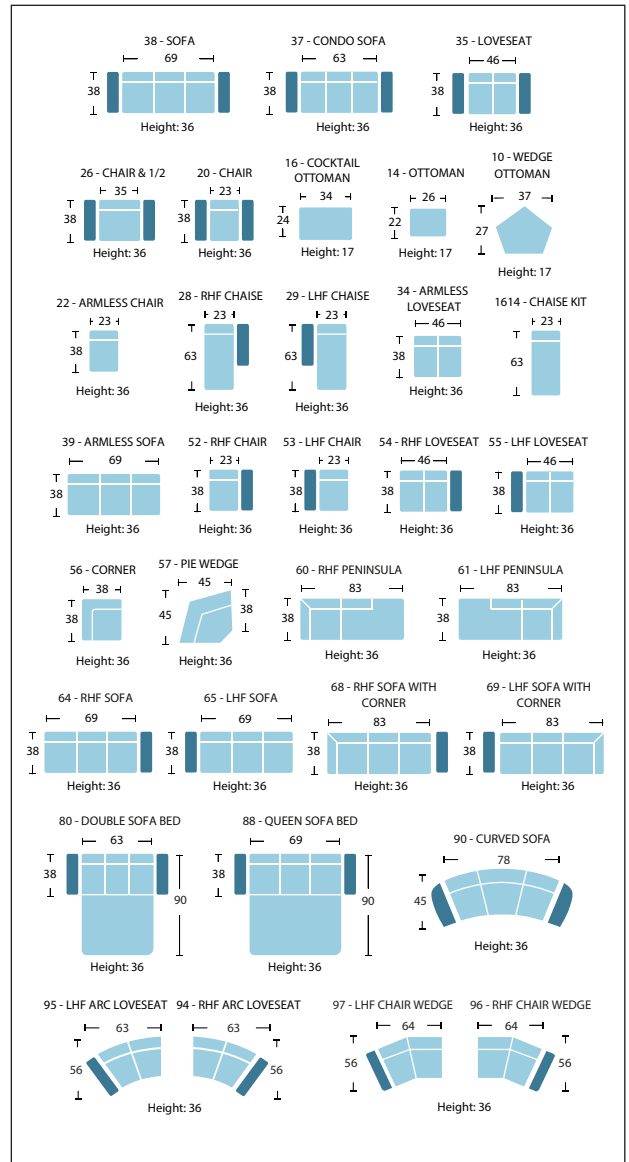

As an inherent quality of a hand-crafted product, all dimensions are approximate

item	sku	dimensions					
sofa	1511-38	L85"	D38"	H36"	AH26"	SH19"	SD23"
condo sofa	1511-37	L79"	D38"	H36"	AH26"	SH19"	SD23"
loveseat	1511-35	L62"	D38"	H36"	AH26"	SH19"	SD23"
chair & 1/2	1511-26	L51"	D38"	H36"	AH26"	SH19"	SD23"
chair	1511-20	L39"	D38"	H36"	AH26"	SH19"	SD23"
chaise kit	1511-1614	L23"	D63"	H19"			
cocktail ottoman	1511-16	L34"	D24"	H17"			
ottoman	1511-14	L22"	D26"	H17"			
wedge ottoman	1511-10	L37"	D27"	H17"			
armless chair	1511-22	L23"	D38"	H36"		SH19"	SD23"
rhf chaise	1511-28	L31"	D63"	H36"	AH26"	SH19"	SD48"
lhf chaise	1511-29	L31"	D63"	H36"	AH26"	SH19"	SD48"

item	sku	dimensions					
armless loveseat	1511-34	L46"	D38"	H36"		SH19"	SD23"
armless sofa	1511-39	L69"	D38"	H36"		SH19"	SD23"
rhf chair	1511-52	L31"	D38"	H36"	AH26"	SH19"	SD23"
lhf chair	1511-53	L31"	D38"	H36"	AH26"	SH19"	SD23"
rhf loveseat	1511-54	L54"	D38"	H36"	AH26"	SH19"	SD23"
lhf loveseat	1511-55	L54"	D38"	H36"	AH26"	SH19"	SD23"
corner	1511-56	L38"	D38"	H36"		SH19"	SD23"
pie wedge	1511-57	L45"	D38"	H36"		SH19"	SD23"
rhf peninsula	1511-60	L38"	D83"	H36"		SH19"	SD23"
lhf peninsula	1511-61	L38"	D83"	H36"		SH19"	SD23"
rhf sofa	1511-64	L77"	D38"	H36"	AH26"	SH19"	SD23"
lhf sofa	1511-65	L77"	D38"	H36"	AH26"	SH19"	SD23"
rhf sofa w/ corner	1511-68	L91"	D38"	H36"	AH26"	SH19"	SD23"
lhf sofa w/ corner	1511-69	L91"	D38"	H36"	AH26"	SH19"	SD23"
doube sofa bed	1511-80	L79"	D38"	H36"	AH26"	SH19"	SD23"
queen sofa bed	1511-88	L85"	D38"	H36"	AH26"	SH19"	SD23"
curved sofa	1511-90	L94"	D45"	H36"	AH26"	SH19"	SD23"
rhf arc loveseat	1511-94	L71"	D56"	H36"	AH26"	SH19"	SD23"
lhf arc loveseat	1511-95	L71"	D56"	H36"	AH26"	SH19"	SD23"
rhf chair wedge	1511-96	L72"	D56"	H36"	AH26"	SH19"	SD23"
lhf chair wedge	1511-97	L72"	D56"	H36"	AH26"	SH19"	SD23"

Custom Configuration next page 

Arm Styles – 4" to 10"

Leg Styles

Decorative Upholstery Nails

Custom Configuration

To determine final width, please add the arm style dimensions.

Colours