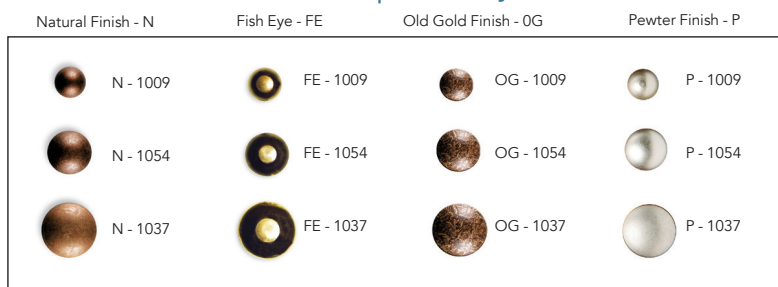

Custom Configuration next page 

Arm Styles – 4" to 10"

Leg Styles

Decorative Upholstery Nails

Custom Configuration

To determine final width, please add the arm style dimensions.

Colours